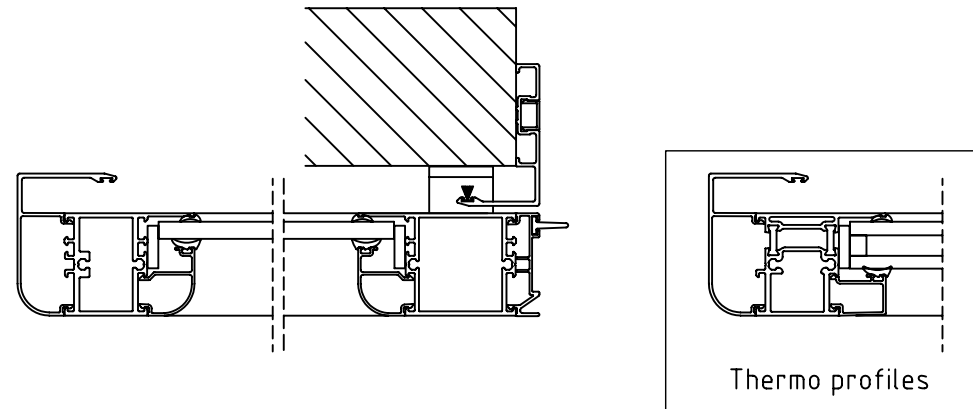

- FW= Frame width
Min. 900 / max. 3000
FW=COW+22
- FH= Frame height
Min. 1900 / max. 3000
- COW= Clear opening width
COW=FW-22
- COH= Clear opening height
COH=FH
- CL= Cover length

- State when ordering
- FW=.....mm
 - FH=.....mm
 - COW=.....mm
 - COH=.....mm
 - Cover Yes
 - CL=.....mm
 - Midrail 70 Yes
 - Midrail 150 Yes
 - MH=.....mm
 - Bottom rail 178 Yes

- (Rectangular glazing beads)
- 6/10/6 mm Insulated lam. glass
 - 8/24/8 mm Insulated lam. glass
 - Thermo profiles

- Lock
- ASSA 2-way Yes
 - Euro 1-way Yes
 - Euro 2-way Yes

Scale 1:5

Customer: _____

Door id: _____