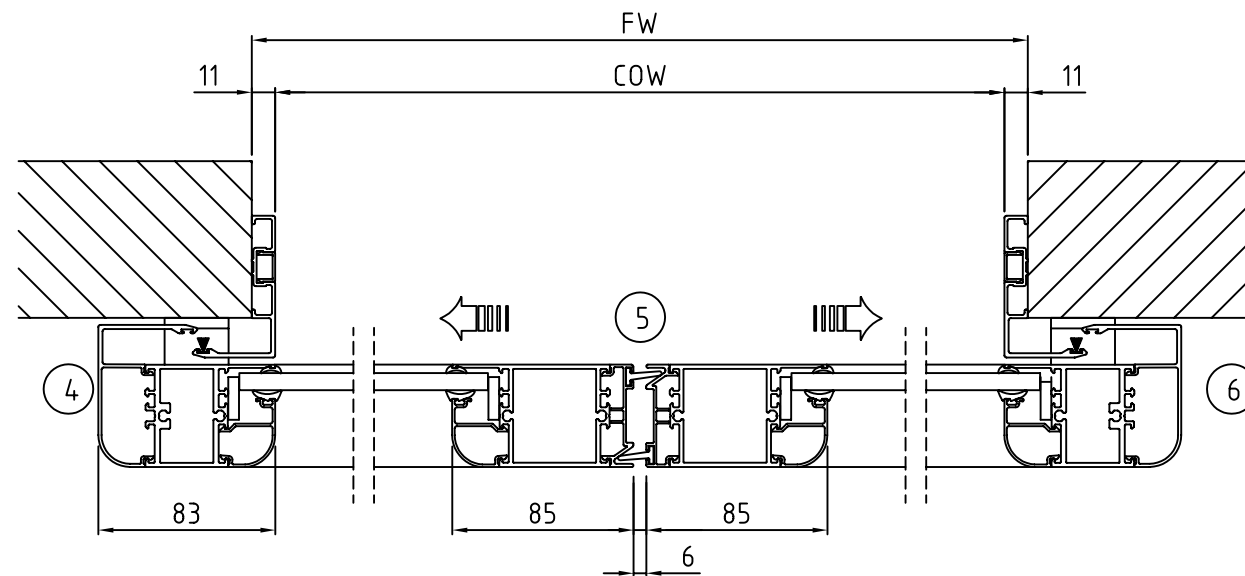

- FW= Frame width
Min. 900 / max. 3000
FW=COW+22
- FH= Frame height
Min. 1900 / max. 3000
- COW= Clear opening width
COW=FW-22
- COH= Clear opening height
COH=FH
- CL= Cover length

- State when ordering
- FW=.....mm
 - FH=.....mm
 - COW=.....mm
 - COH=.....mm
 - Cover Yes
 - CL=.....mm
 - Midrail 70 Yes
 - Midrail 150 Yes
 - MH=.....mm
 - Bottom rail 178 Yes

- (Rectangular glazing beads)
- 6/10/6 mm Insulated lam. glass
 - 8/24/8 mm Insulated lam. glass
 - Thermo profiles

- Lock
- ASSA 2-way Yes
 - Euro 1-way Yes
 - Euro 2-way Yes

Scale 1:5

Customer: _____

Door id: _____