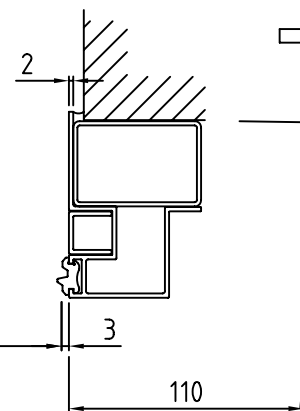

FW= Frame width
Min. 1000 / max. 2800
FW=COW+7

FH= Frame height
Min. 1900 / max. 3000

COW= Clear opening width
COW=FW-7

COH= Clear opening height
COH=FH

CL= Cover length

COW

Min 5
Max 10

FW

Lock

Floor lock Euro 1-way Yes
Floor lock Euro 2-way Yes

Scale 1:5

Customer:

Besam ref:

Door id:

Date:

Project No: