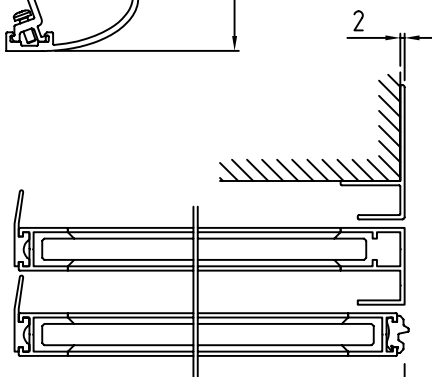

FW= Frame width
Min. 1000 / max. 2800
FW=COW+7

FH= Frame height
Min. 1900 / max. 3000

COW= Clear opening width
COW=FW-7

COH= Clear opening height
COH=FH

CL= Cover length

COW

Min 5
Max 10

FW

Lock

Floor lock Euro 1-way Yes
Floor lock Euro 2-way Yes

Scale 1:5

Customer:

Besam ref:

Door id:

Date:

Project No: