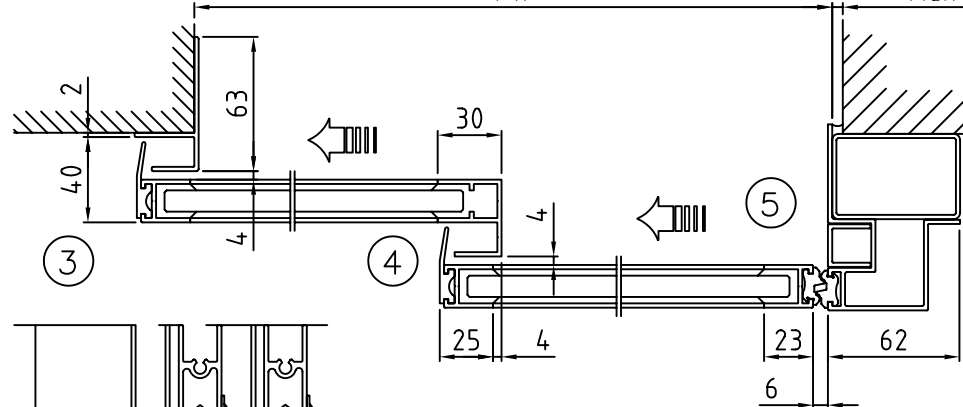

FW= Frame width
Min. 1000 / max. 2800
FW=COW+7

FH= Frame height
Min. 1900 / max. 3000

COW= Clear opening width
COW=FW-7

COH= Clear opening height
COH=FH

CL= Cover length

COW

Min 5
Max 10

FW

Lock

Floor lock Euro 1-way Yes
Floor lock Euro 2-way Yes

Scale 1:5

Customer:

Besam ref:

Door id:

Date:

Project No: