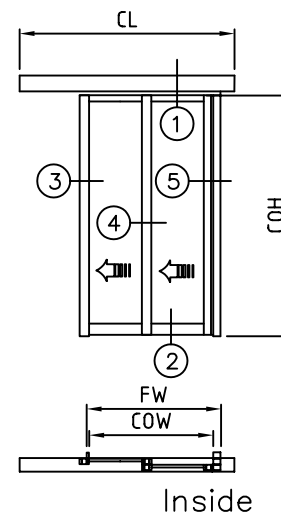

FW= Frame width
Min. 1000 / max. 2800
FW=COW+7

FH= Frame height
Min. 1900 / max. 3000

COW= Clear opening width
COW=FW-7

COH= Clear opening height
COH=FH

CL= Cover length

COW

Min 5
Max 10

FW

FH

13

State when ordering

FW=.....mm
FH=.....mm
COW=.....mm
COH=.....mm
Cover Yes
CL=.....mm

Surface treatment

Silver anodized
Special anodized.....
RAL.....
Special powder coating.....
.....

Glass

8 mm laminated glass
10 mm laminated glass
12 mm laminated glass
8 mm tempered glass
10 mm tempered glass

Lock

Floor lock Euro 1-way Yes
Floor lock Euro 2-way Yes

Scale 1:5

Customer:

Besam ref:

Door id:

Date:

Project No: