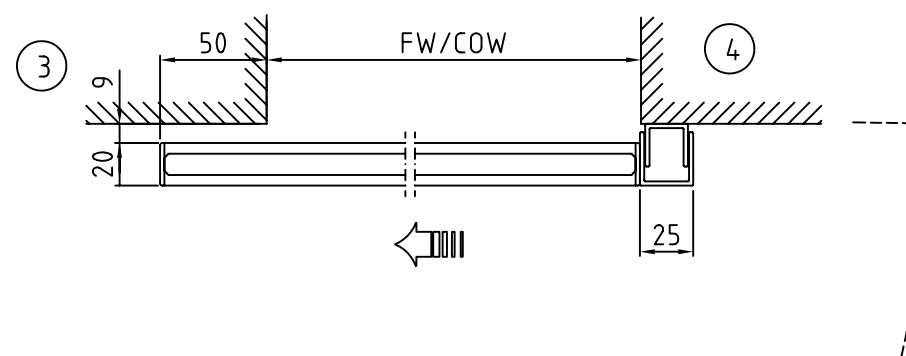

- FW= Frame width
Min. 900 / max. 1500
FW=COW
- FH= Frame height
Min. 1900 / max. 3000
- COW= Clear opening width
COW=FW
- COH= Clear opening height
COH=FH
- CL= Cover length

- State when ordering
- FW=.....mm
 - FH=.....mm
 - COW=.....mm
 - COH=.....mm
 - Cover Yes
 - CL=.....mm

Scale 1:5

Customer: _____

Door id: _____

Project No: _____

Besam ref: _____

Date: _____

Sign: _____

ADS Automatic door system
Semi Transparent UniSlide
1 Panel wall mounted left
Article No. 800322