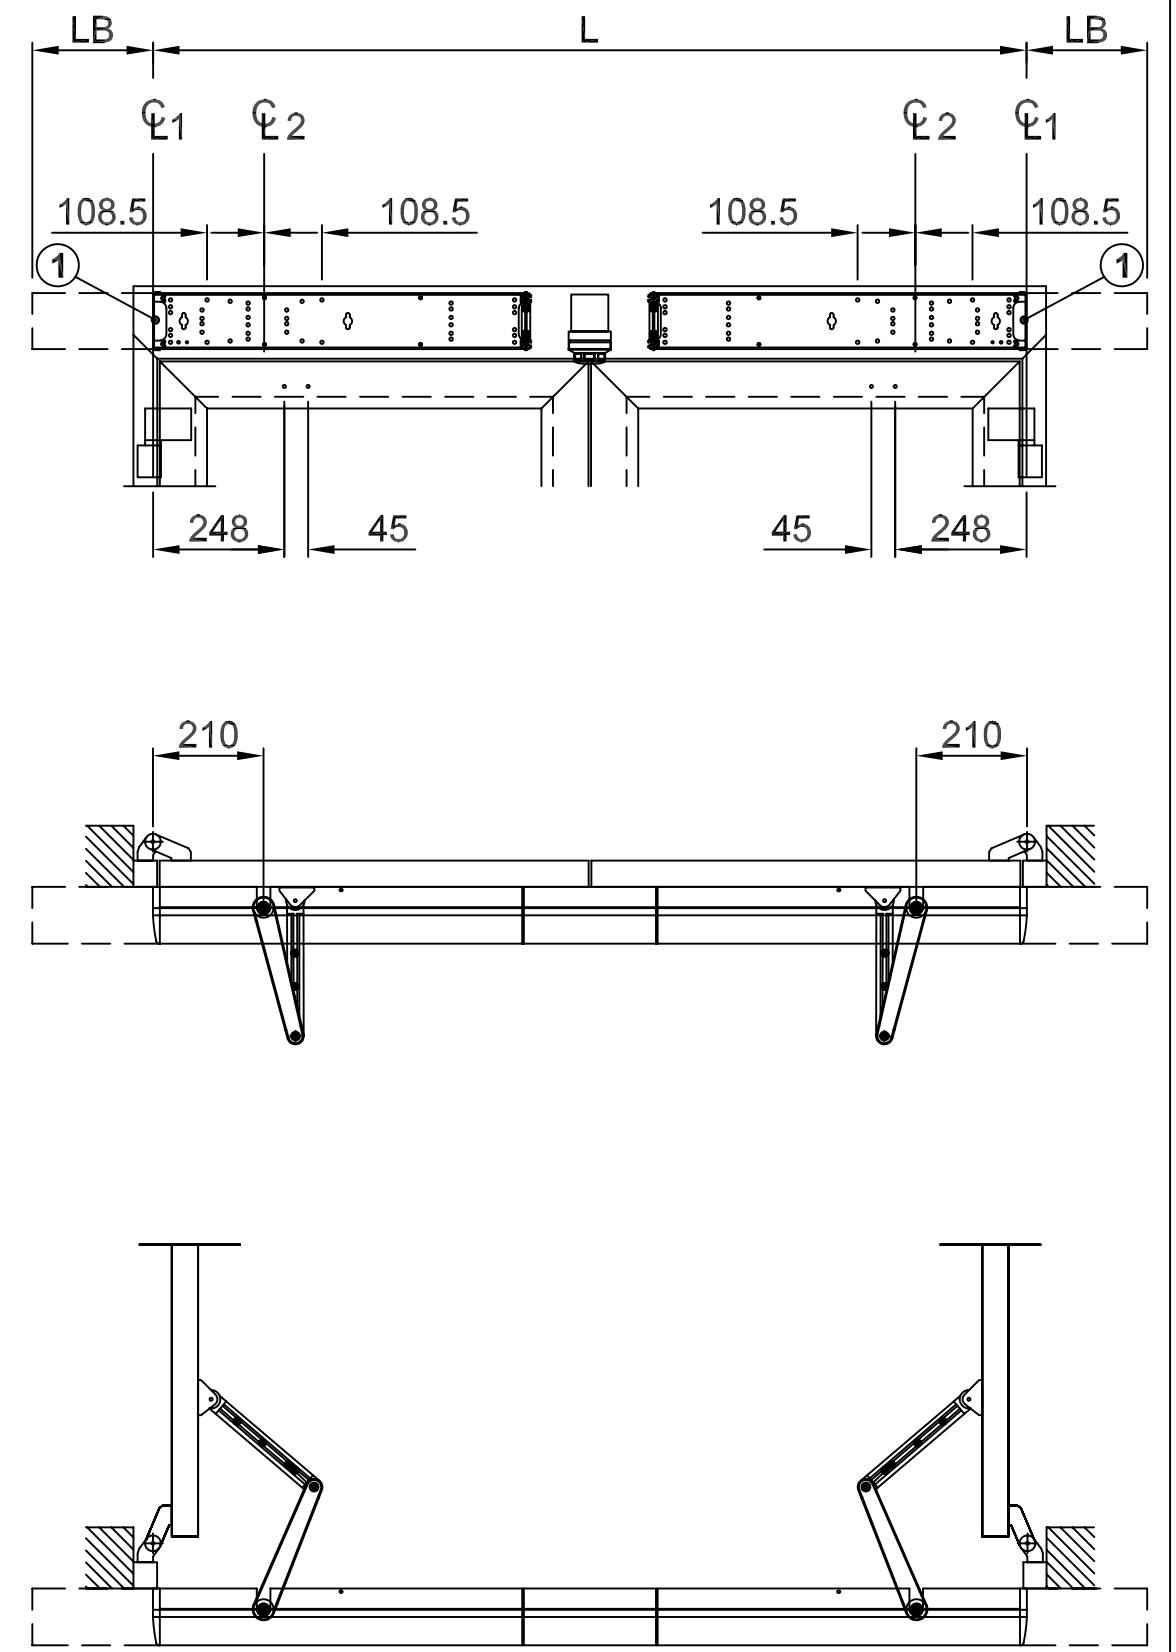

- CL1 Hinges
- CL2 Operator drive shaft
- A Reveal max. 130mm
- 1 Cable inlet
- 2 Reinforcements required in door leaf and at fixing holes
- LB Extended cover length

Note! State L and LB when ordering

PowerSwing - 2
for fire rated doors
Arm system SAS-F
Swing door operator

C

173820