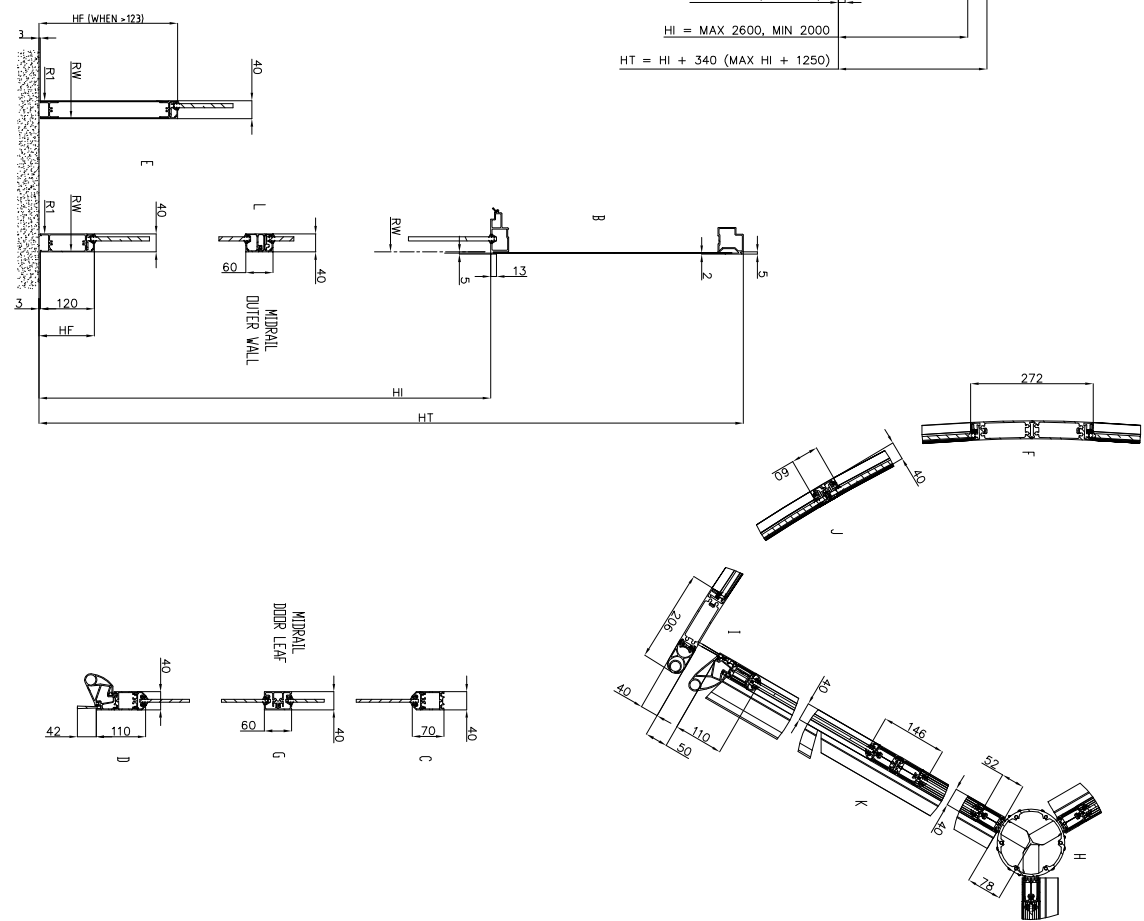

FRONT VIEW  
 SIDE VIEW  
 SECTION A-A  
 TOP VIEW (FOLDED)

**RD3L**  
 Size 54 & 62

1 1005971