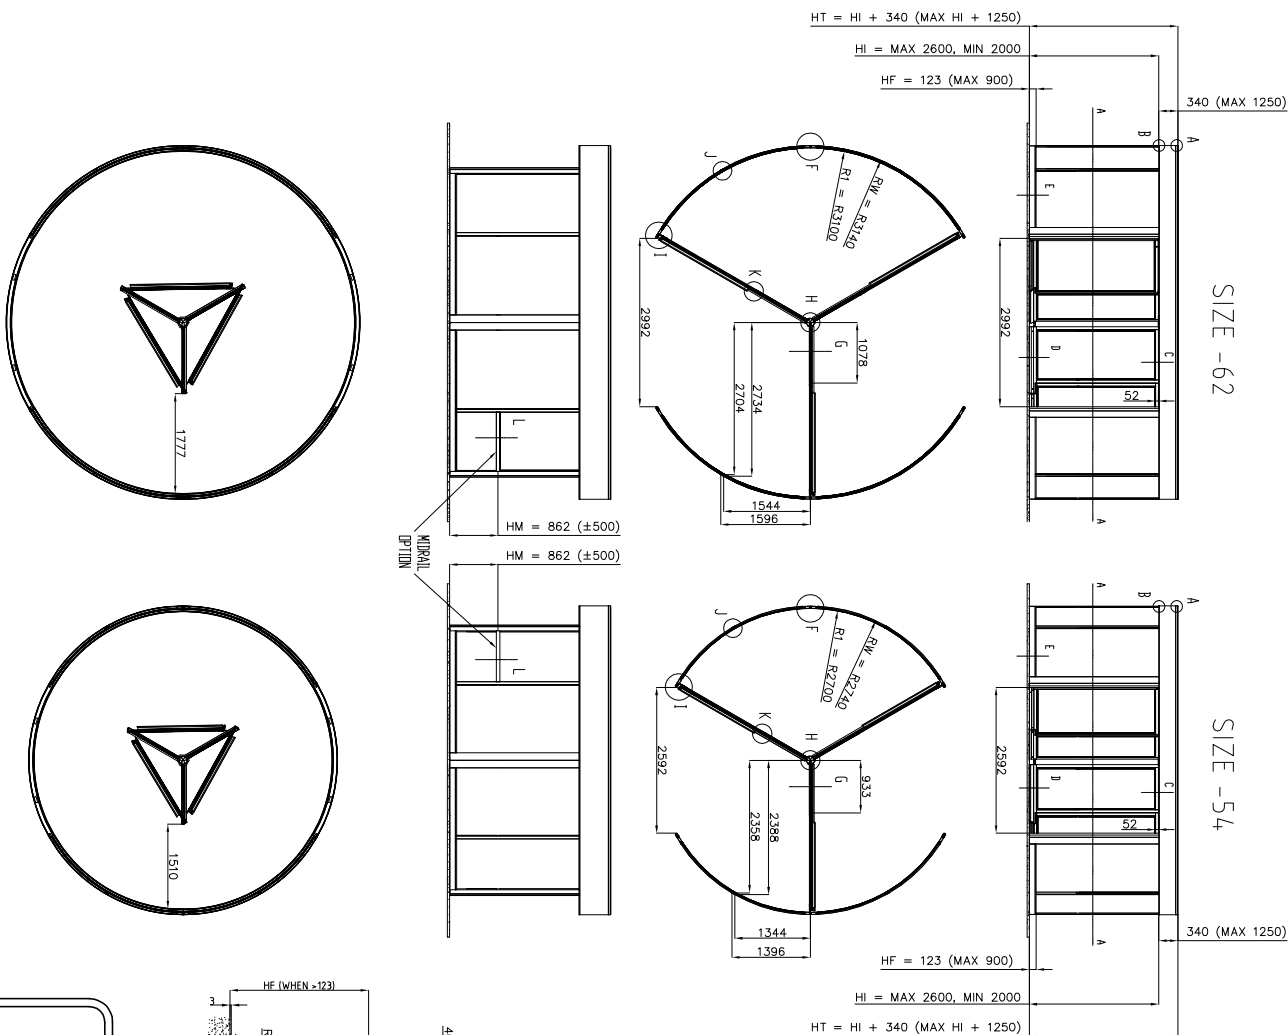

FRONT VIEW  
 SIDE VIEW  
 SECTION A-A  
 TOP VIEW (FOLDED)

**RD3L**  
 Size 54 & 62

1 1005971