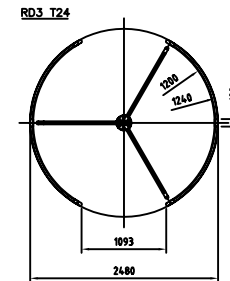

Front view

Top view

Side view

Top view, folded position

Revolving door
RD3-18/21/24 Frame

besam

0

1002868