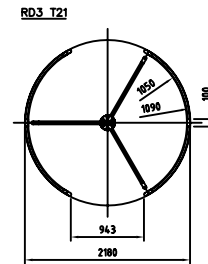

Front view

Top view

Side view

Top view, folded position

Revolving door
RD3-18/21/24 Frame

besam

0

1002868