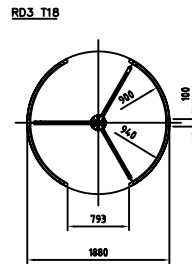

Front view

Top view

Side view

Top view, folded position

Revolving door
RD3-18/21/24 Frame

besam

0

1002868