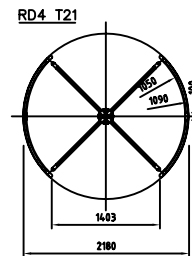

Front view

Top view

Side view

Top view, folded position

Revolving door  
RD4-18/21/24 Frame

**besam**

0

1002870