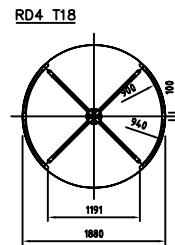

Front view

Top view

Side view

Top view, folded position

Revolving door  
RD4-18/21/24 Frame

**besam**

0

1002870