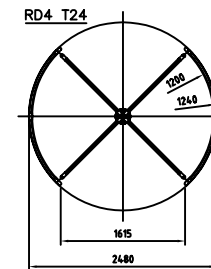

Front view

Top view

Side view

Top view, folded position

Revolving door  
RD4-18/21/24 Frame

**besam**

0

1002870