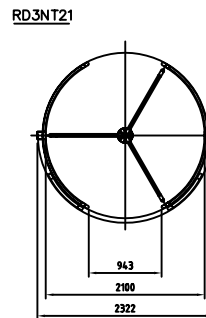

Front view

Top view, open door

Top view, closed door

Revolving door  
RD3-18/21/24 Frame NCD

besam 

0

1002873