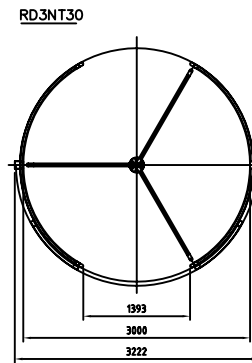

Front view

Top view, open door

Top view, closed door

Revolving door
RD3-27/30/36 Frame NCD

besam 

0

1002874