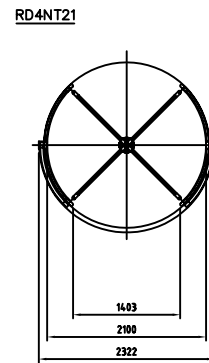

Front view

Top view, open door

Top view, closed door

Revolving door
RD4-18/21/24 Frame NCD

besam 

0

1002875