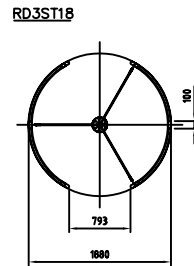

Front view

Top view

Side view

Top view, folded position

Revolving door
RD3-18/21/24 Slim

besam 

0

1002878