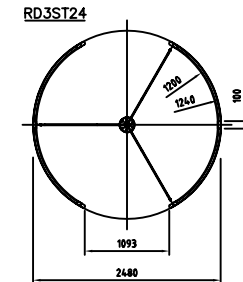

Front view

Top view

Side view

Top view, folded position

Revolving door
RD3-18/21/24 Slim

besam 

0

1002878