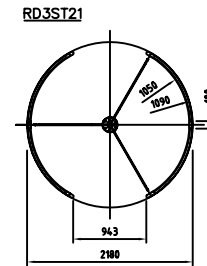

Front view

Top view

Side view

Top view, folded position

Revolving door
RD3-18/21/24 Slim

besam 

0

1002878