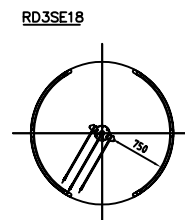

Front view

Top view

Side view

Top view, folded position

Revolving door
RD3-18/21/24 Slim

besam 

0

1002878