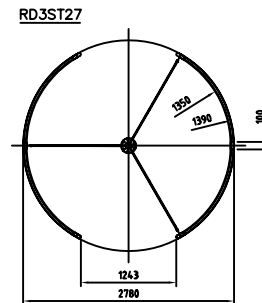

Front view

Top view

Side view

Top view, folded position

Revolving door
RD3-27/30 Slim

besam 

0

1002879