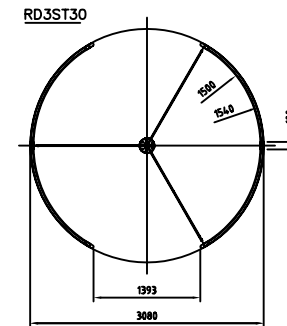

Front view

Top view

Side view

Top view, folded position

Revolving door
RD3-27/30 Slim

besam 

0

1002879