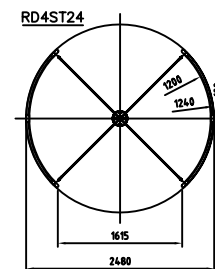

Front view

Top view

Side view

Top view, folded position

Revolving door  
RD4-18/21/24 Slim

besam 

0

1002880