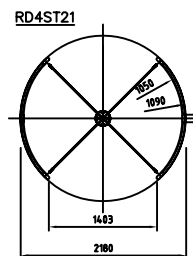

Front view

Top view

Side view

Top view, folded position

Revolving door  
RD4-18/21/24 Slim

besam 

0

1002880