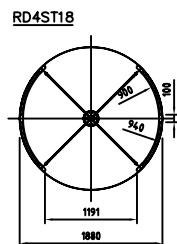

Front view

Top view

Side view

Top view, folded position

Revolving door  
RD4-18/21/24 Slim

besam 

0

1002880