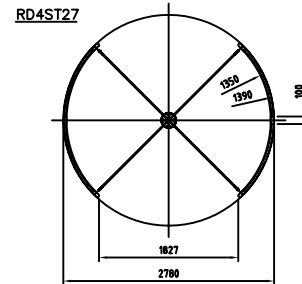

Front view

Top view

Side view

Top view, folded position

Revolving door
RD4-27/30 Slim

besam 

0

1002881