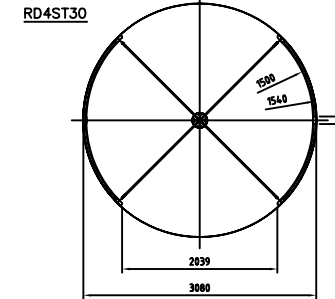

Front view

Top view

Side view

Top view, folded position

Revolving door
RD4-27/30 Slim

besam 

0

1002881