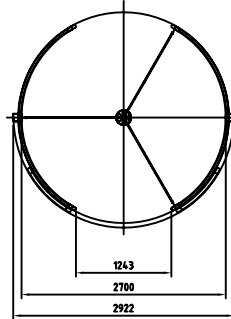

Front view

RD3SNF27

RD3SNF30

Top view, open door

RD3SNT27

RD3SNT30

Top view, closed door

RD3SNO27

RD3SNO30

Revolving door
RD3-27/30 Slim NCD

besam 

0

1002884