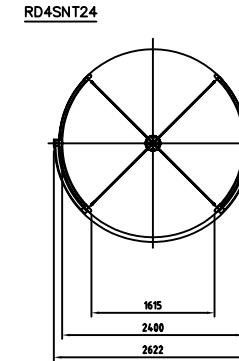

Front view

Top view, open door

Top view, closed door

Revolving door  
RD4-18/21/24 Slim NCD

**besam** 

0

1002885