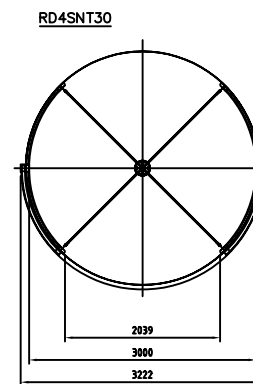

Front view

Top view, open door

Top view, closed door

Revolving door
RD4-27/30 Slim NCD

besam 

0

1002886