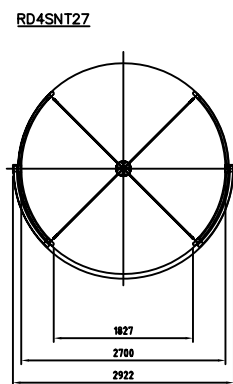

Front view

Top view, open door

Top view, closed door

Revolving door
RD4-27/30 Slim NCD

besam 

0

1002886