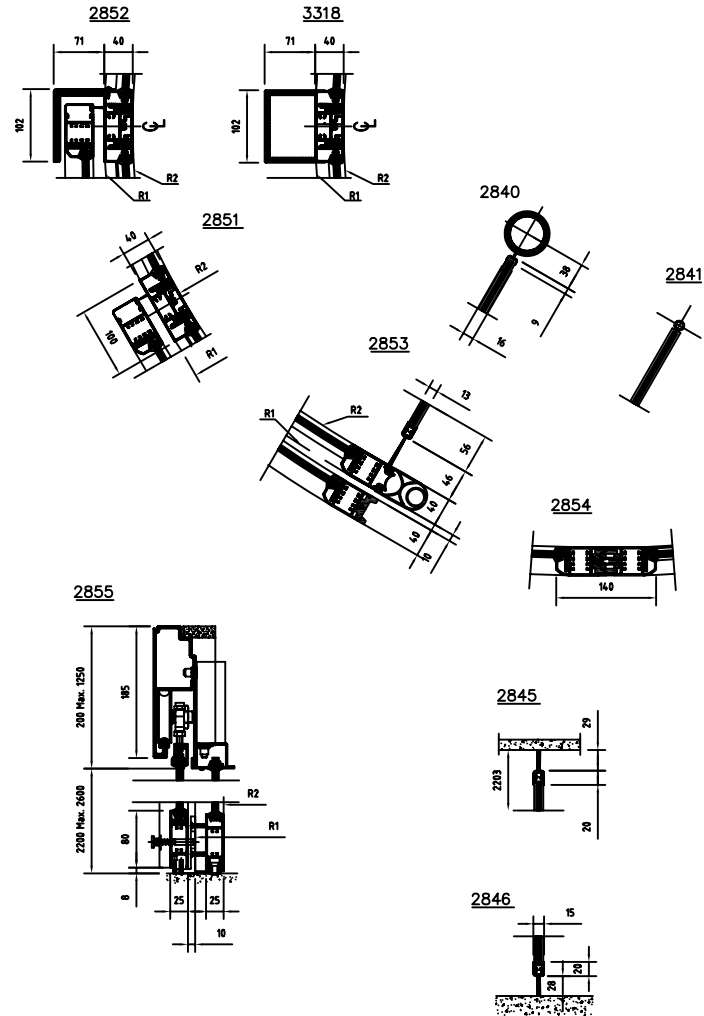

# RD3 Slim

# RD4 Slim

Revolving door  
RD3/4 Slim NCD

0

1002887